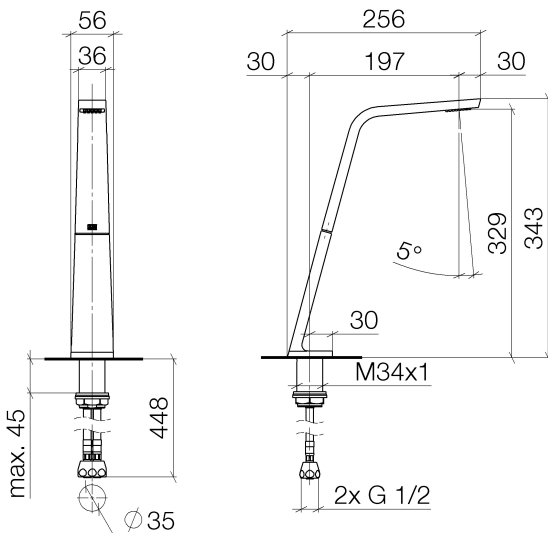

Sink - CL.1

Lavatory spout, deck-mounted without drain - polished chrome

Article number: 13 717 705-00

- 7-7/8" Projection
- Rigid spout
- Rectangular aerator with 40 individual streams
- Total height 13-1/2"
- Height to aerator/spout outlet 13"
- 1-3/8" hole diameter
- Water flow rate limited to max. 1.1 gpm
- 1/2" connection
- lead-free
- Fittings group in compliance with DIN 4109: 1

polished chrome

Dimensional drawing

All dimensions in mm / inch = mm x 0,0394

Sink - CL.1

Lavatory spout, deck-mounted without drain - polished chrome

Article number: 13 717 705-00

Flow rate chart

Sink - CL.1

Lavatory spout, deck-mounted without drain - polished chrome

Article number: 13 717 705-00

Other surface finishes

platinum matte
13 717 705-06

Dark Platinum matte
13 717 705-99

More custom finish options are available via special production (xTra Service). Please see our finish matrix for availability and pricing or contact a Dornbracht representative.