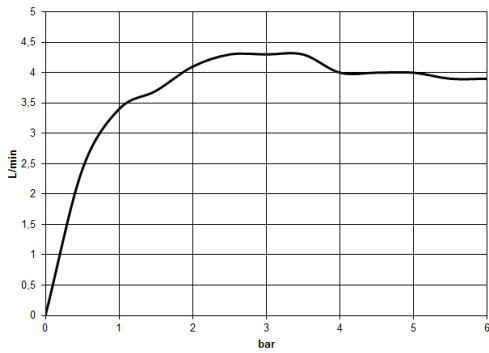

Sink - CL.1

Lavatory spout, deck-mounted without drain - polished chrome

Article number: 13 717 705-00

- 7-7/8" Projection
- Rigid spout
- Rectangular aerator with 40 individual streams
- Total height 13-1/2"
- Height to aerator/spout outlet 13"
- 1-3/8" hole diameter
- Water flow rate limited to max. 1.1 gpm
- 1/2" connection
- lead-free
- Fittings group in compliance with DIN 4109: 1

polished chrome

Dimensional drawing

All dimensions in mm / inch = mm x 0,0394

Sink - CL.1

Lavatory spout, deck-mounted without drain - polished chrome

Article number: 13 717 705-00

Flow rate chart

Sink - CL.1