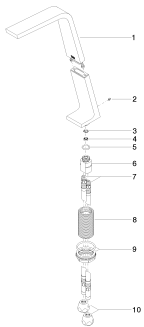

Sink - CL.1

Lavatory spout, deck-mounted without drain - polished chrome

Article number: 13 717 705-00

- 7-7/8" Projection
- Rigid spout
- Rectangular aerator with 40 individual streams
- Total height 13-1/2"
- Height to aerator/spout outlet 13"
- 1-3/8" hole diameter
- Water flow rate limited to max. 1.1 gpm
- 1/2" connection
- lead-free
- Fittings group in compliance with DIN 4109: 1

polished chrome

Dimensional drawing

All dimensions in mm / inch = mm x 0,0394

Sink - CL.1

Lavatory spout, deck-mounted without drain - polished chrome

Article number: 13 717 705-00

Flow rate chart

Sink - CL.1

Lavatory spout, deck-mounted without drain - polished chrome

Article number: 13 717 705-00

Other surface finishes

platinum matte
13 717 705-06

Dark Platinum matte
13 717 705-99

More custom finish options are available via special production (xTra Service). Please see our finish matrix for availability and pricing or contact a Dornbracht representative.

Spare parts list

Number	Item Number	Designation	Number of units
--------	-------------	-------------	-----------------